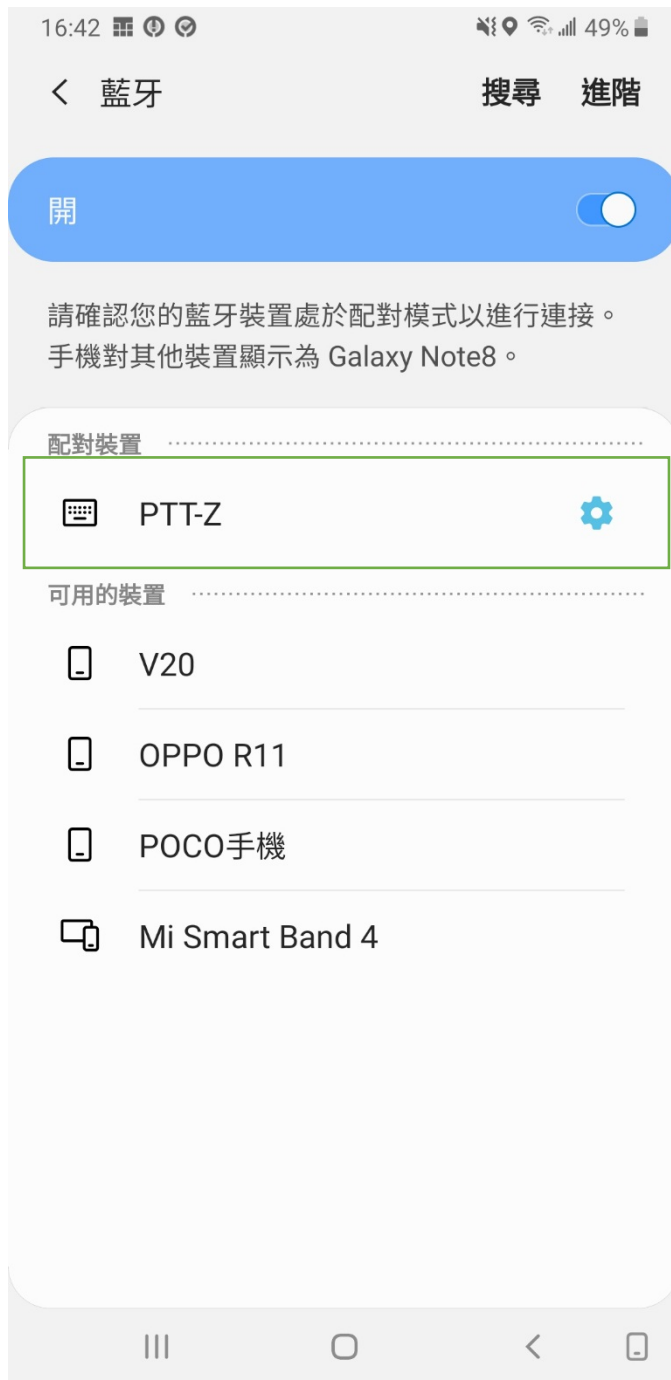

Press PTT for 10 seconds if you want to change to new cell phone.

Step 1: Pair PTT at Bluetooth setting

Step 2 : Go to Tassta setting : Prefer Bluetooth