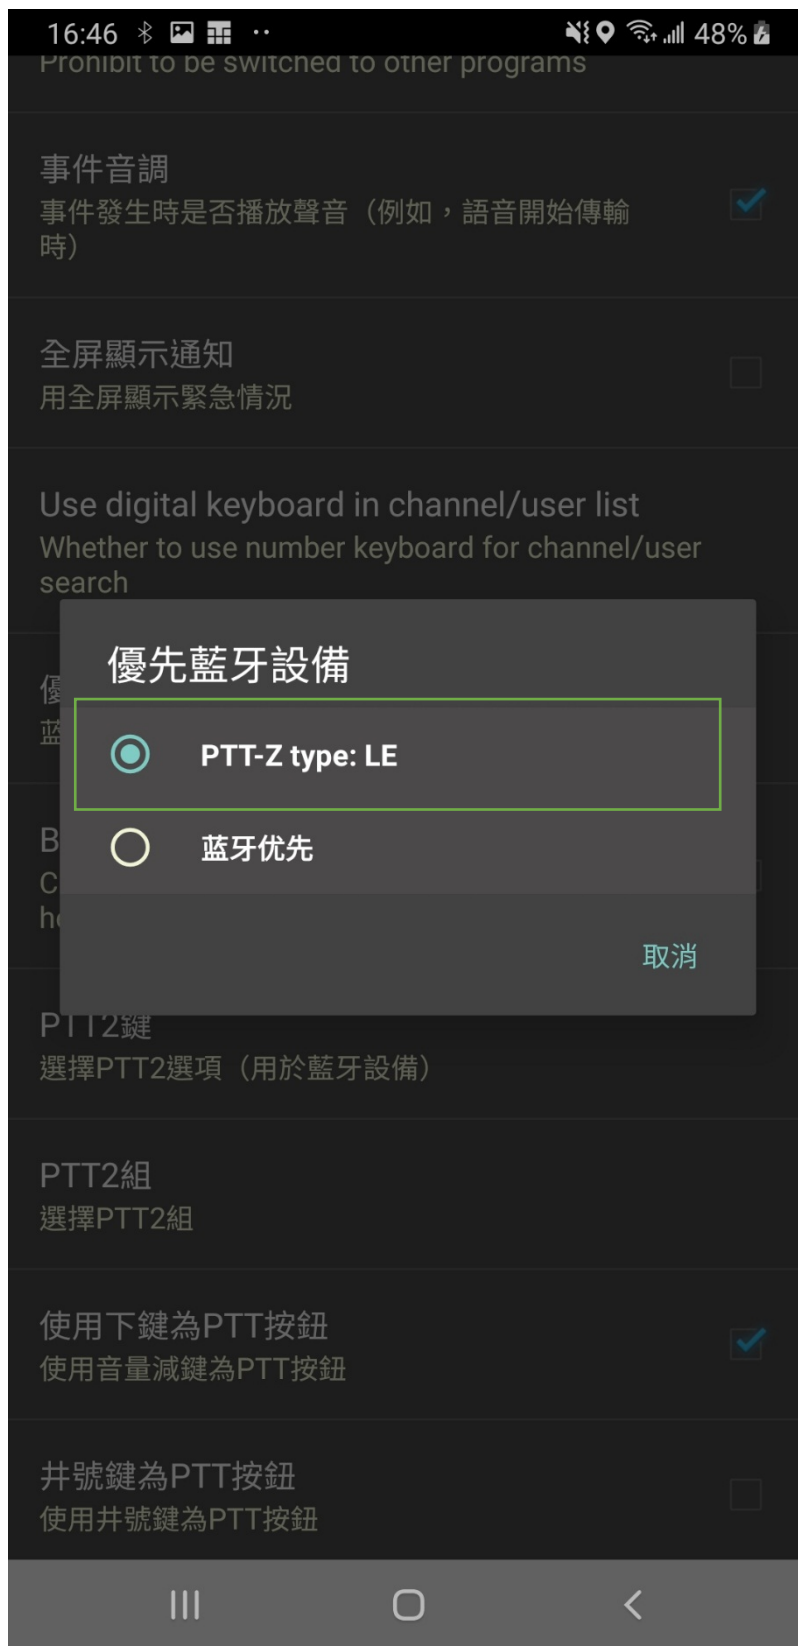

Press PTT for 10 seconds if you want to change to new cell phone.

Step 1: Pair PTT at Bluetooth setting

Step 2 : Go to Tassta setting : Prefer Bluetooth

### Step 3 : Choose PTT-Z as prefer Bluetooth

It's ready to go.